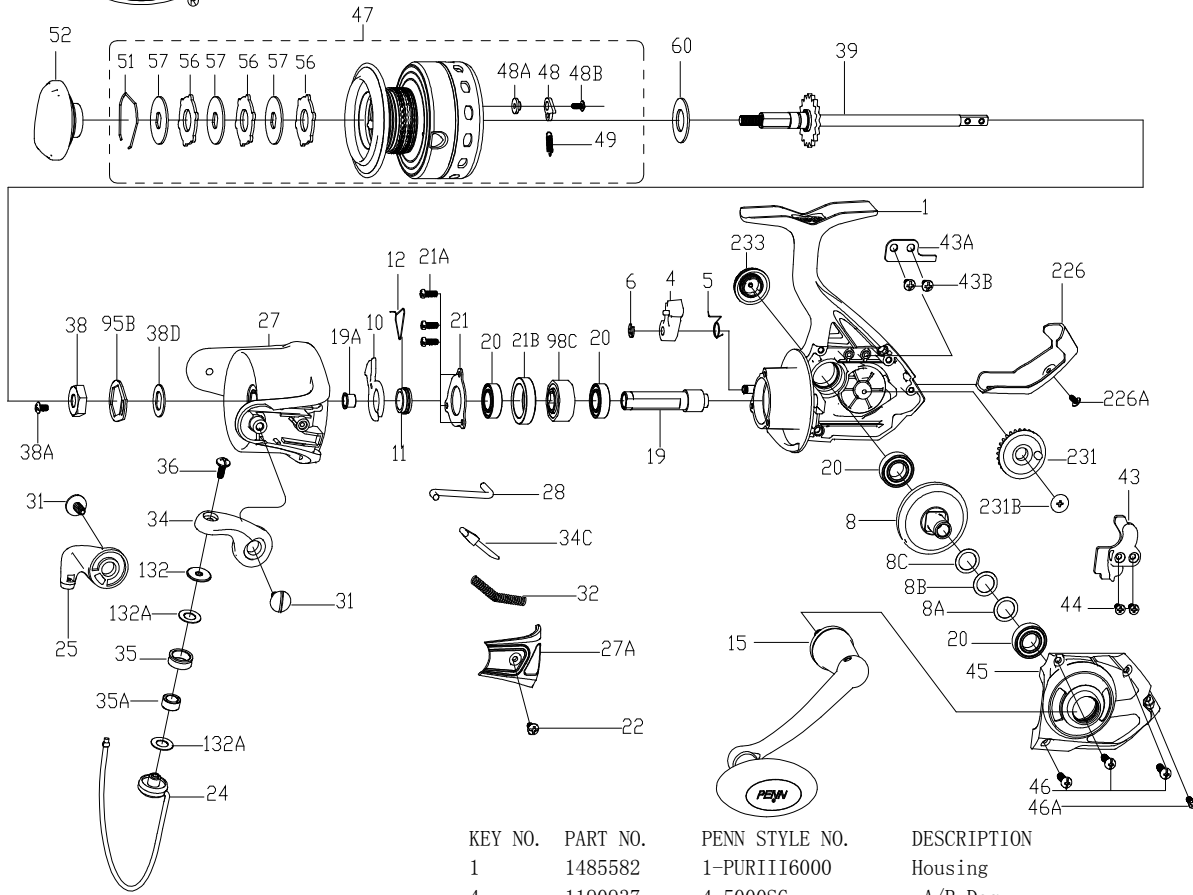

PARTS LIST FOR MODEL AS PURIII6000

KEY NO.	PART NO.	PENN STYLE NO.	DESCRIPTION
1	1485582	1-PURIII6000	Housing
4	1190937	4-5000SG	A/R Dog
5	1190966	5-5000SG	Dog Spring
6	1190979	6-5000SG	Retaining Clip
8	1191019	8-5000SG	Main Gear
8A	1191030	8A-5000SG	Shim
8B	1485572	8B-PURIII5000	Shim B
8C	1485571	8C-PURIII5000	Shim C
10	1191066	10-5000SG	A/R Holder
11	1191085	11-5000SG	Bushing
12	1313865	12-CFT8000	A/R Bushing Spring
15	1365735	15-FRCII5000	Handle Assembly
19	1485498	19-PURIII5000	Pinion Gear
19A	1191253	19A-5000SG	Pinion Bushing
20	1204012	20-5000PUR	Ball Bearing (4 req)